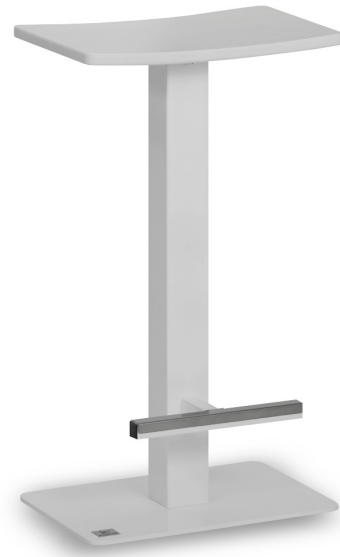

TECHNICAL SHEET

ISLAND STOOL

CARACTERÍSTICAS TÉCNICAS

Bar stool Island
Seat | Madeira
Sstructure | Metal

Easy assembly

Stainless steel
footrest

· Extremely easy assembly. Just 4 minutes.

Colors: